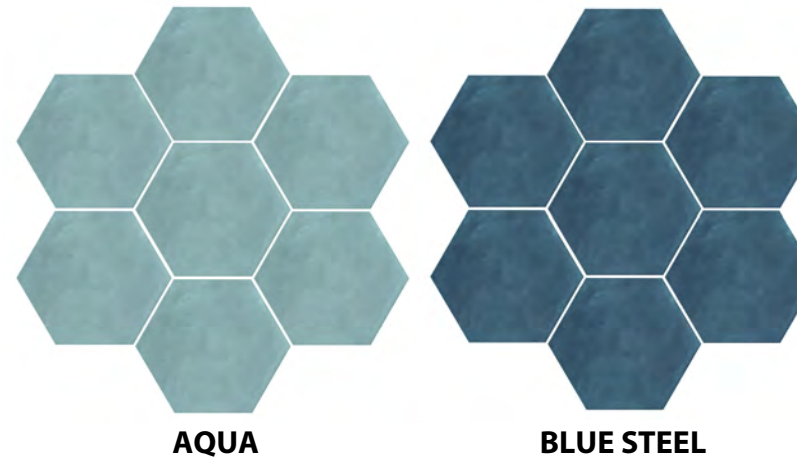

# MAIOLICA

Tender Gray

Aqua

*Image is intended to display pattern variation only and may not show the available color, size or installation of the tile selected. Please refer to packaging for available options.*

AQUA

BLUE STEEL

TENDER GRAY

AQUA

BISCUIT

TENDER GRAY

WHITE

## SIZE COLOR PART NUMBER

### WALL APPLICATION

SIZE	COLOR	PART NUMBER
7" x 8" HEXAGON	AQUA	LAMAIAQUA78HEX
	BLUE STEEL	LAMAIBLUE78HEX
	TENDER GRAY	LAMAIGRAY78HEX
3" x 6"	AQUA	LAMAIAQUA36
	BISCUIT	LAMAIBISC36
	TENDER GRAY	LAMAIGRAY36
	WHITE	LAMAIVHIT36
3" x 6" BN	AQUA	LAMAIAQUA36BN
	BISCUIT	LAMAIBISC36BN
	TENDER GRAY	LAMAIGRAY36BN
	WHITE	LAMAIVHIT36BN