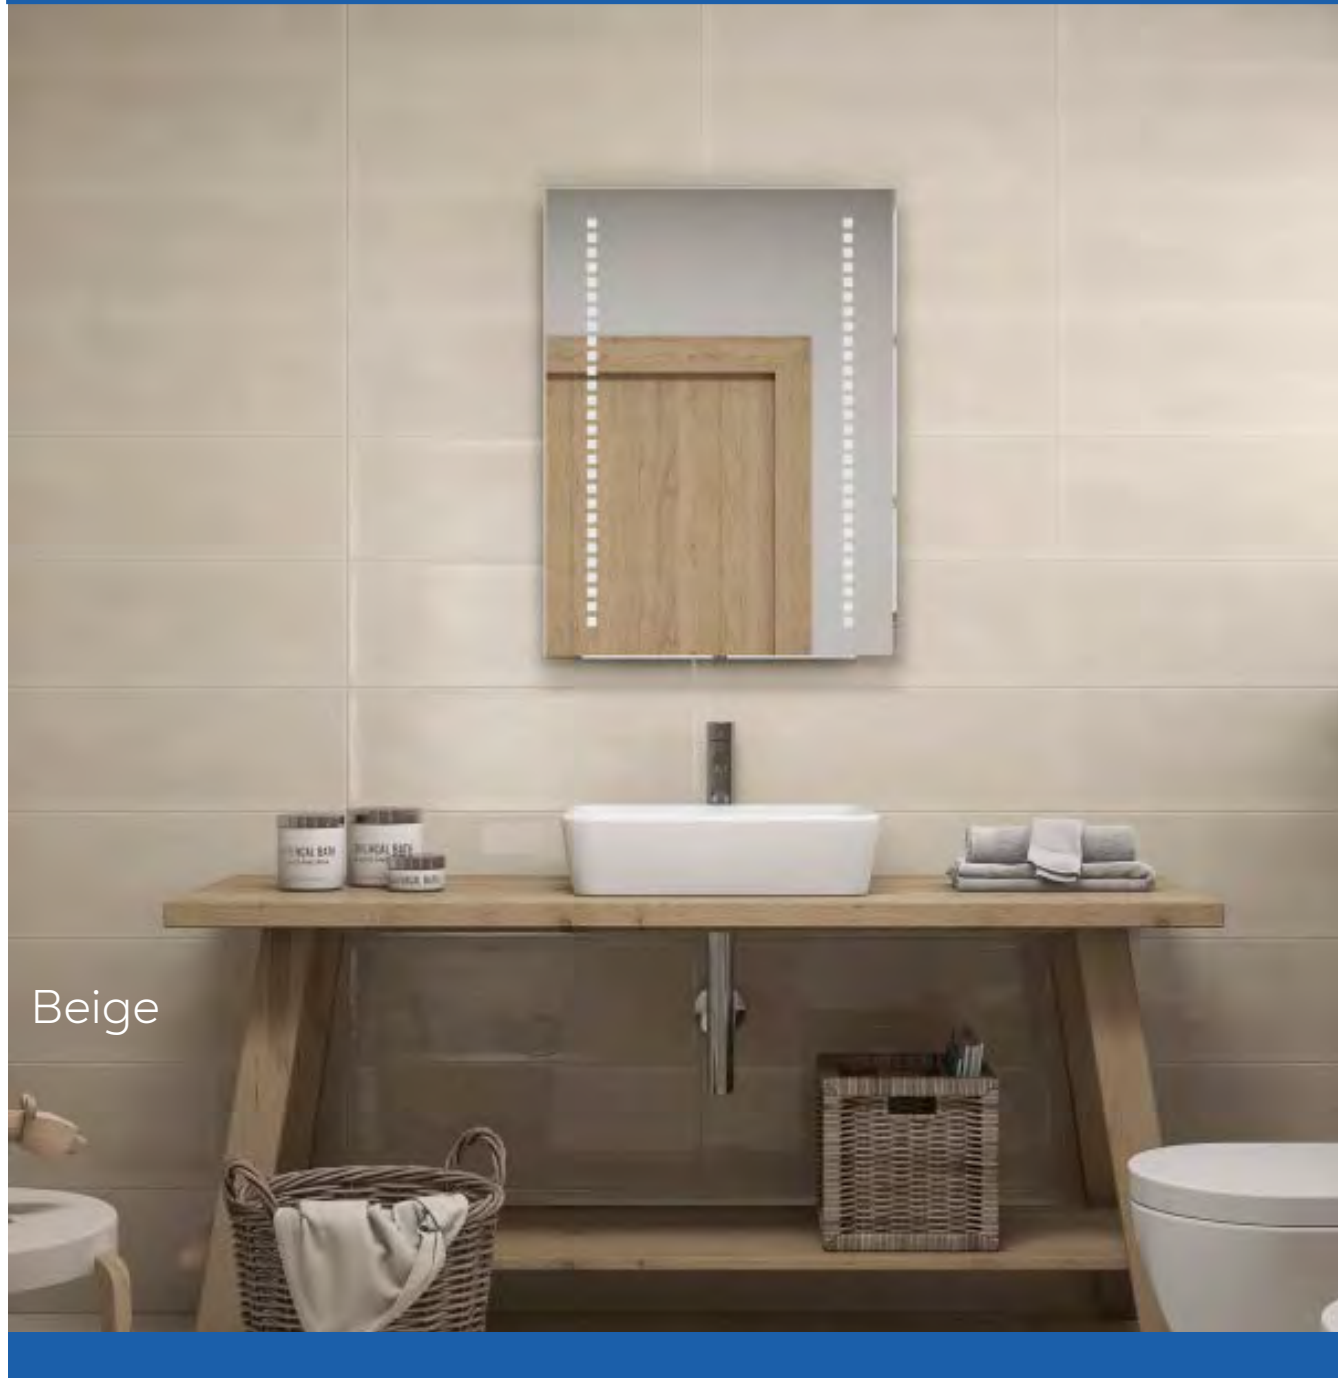

WINTER

Beige

BEIGE

BIANCO

GRIS

VISON

PRODUCT SPECIFICATIONS

TYPE	GLAZED CERAMIC
STYLE	HAND MOLDED
EDGE PROFILE	PRESSED
ORIGIN	SPAIN
SHADE VARIATION	UNIFORM V1
DCOF	N/A

SIZE COLOR PART NUMBER

WALL APPLICATION		
8" x 24"	BEIGE	LAWINBEIG824
	BIANCO	LAWINBIAN824
	GRIS	LAWINGRIS824
	VISON	LAWINVISON824

Image is intended to display pattern variation only and may not show the available color, size or installation of the tile selected. Please refer to packaging for available options.