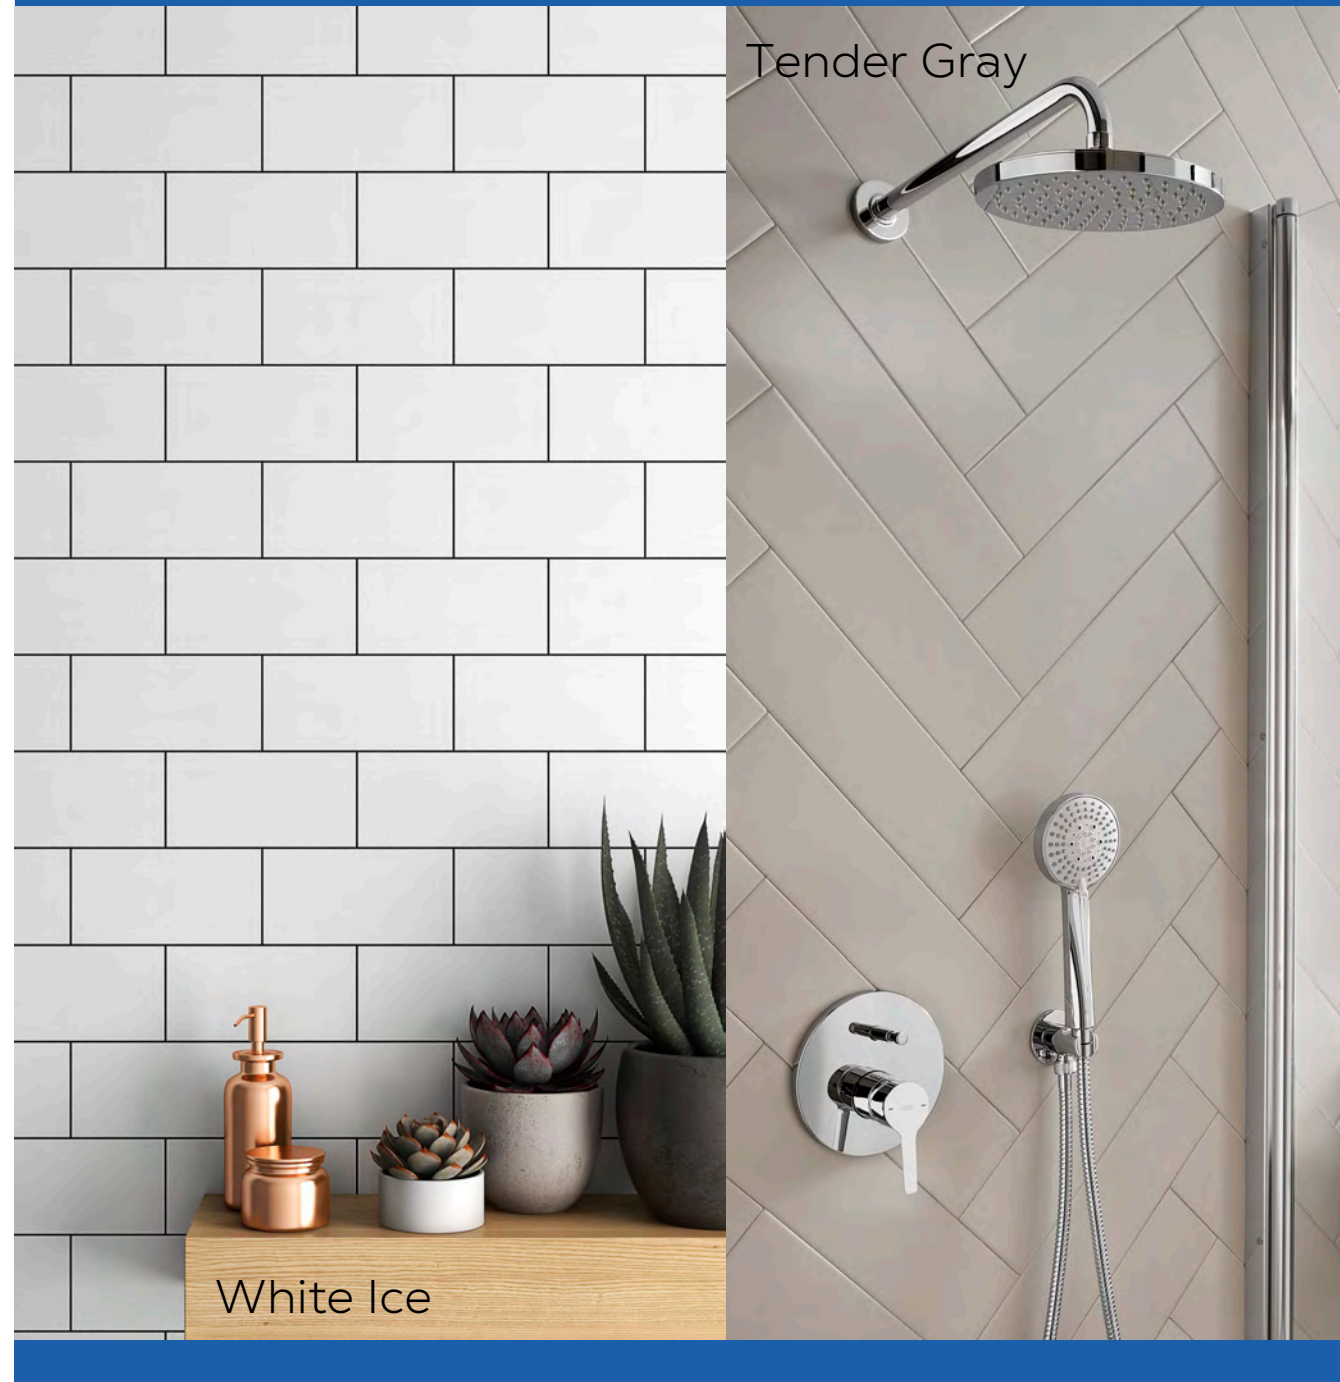

CERAMIC BRIGHT GLAZED

Tender Grey

White Ice Beveled

Image is intended to display pattern variation only and may not show the available color, size or installation of the tile selected. Please refer to packaging for available options.

TENDER GREY

WHITE ICE

BISCUIT

PRODUCT SPECIFICATIONS

TYPE	CERAMIC BRIGHT GLAZED
STYLE	SUBWAY
EDGE PROFILE	PRESSED
ORIGIN	BRAZIL
SHADE VARIATION	UNIFORM V1
DCOF	N/A

SIZE COLOR PART NUMBER

WALL APPLICATION

4" x 16"	TENDER GREY	USBGU761416
	WHITE ICE	USBGU081416
4" x 10" BEV.	WHITE ICE	USBGU081410BV
6" x 6"	BISCUIT	USBGU07466
	WHITE ICE	USBGU08166
3" x 6" BEV.	TENDER GREY	USBGU76136BV
	WHITE ICE	USBGU08136BV
3" x 6"	BISCUIT	USBGU07436
	TENDER GREY	USBGU76136
	WHITE ICE	USBGU08136
3" x 10" BN	TENDER GREY	USBGU76154310
	WHITE ICE	USBGU08154310
2" x 6" BN	BISCUIT	USBGU07454269
	TENDER GREY	USBGU76154269
	WHITE ICE	USBGU08154269
3" x 3" CORNER	TENDER GREY	USBGU761SN4339
	WHITE ICE	USBGU081SN4339
2" x 2" CORNER	BISCUIT	USBGU074SN4269
	WHITE ICE	USBGU081SN4269
	TENDER GREY	USBGU761SN4269

CERAMIC MATTE GLAZED

Image is intended to display pattern variation only and may not show the available color, size or installation of the tile selected. Please refer to packaging for available options.

TENDER GRAY

WHITE ICE

BISCUIT

PRODUCT SPECIFICATIONS

TYPE	CERAMIC MATTE GLAZED
STYLE	SUBWAY
EDGE PROFILE	PRESSED
ORIGIN	BRAZIL
SHADE VARIATION	UNIFORM V1
DCOF	N/A

SIZE COLOR PART NUMBER

WALL APPLICATION

4" x 16"	TENDER GRAY	USMGU261416
	WHITE ICE	USMGU281416
4" x 10"	WHITE ICE	USMGU281410
4" x 4"	BISCUIT	USMGU2744
	WHITE ICE	USMGU2814
3" x 6"	WHITE ICE	USMGU28136
3" x 10" BN	TENDER GRAY	USMGU261S4310
	WHITE ICE	USMGU281S4310
3" x 3" CORNER	TENDER GRAY	USMGU261SN4339
	WHITE ICE	USMGU281SN4339
3" x 6" BN	WHITE ICE	USMGU281S4369