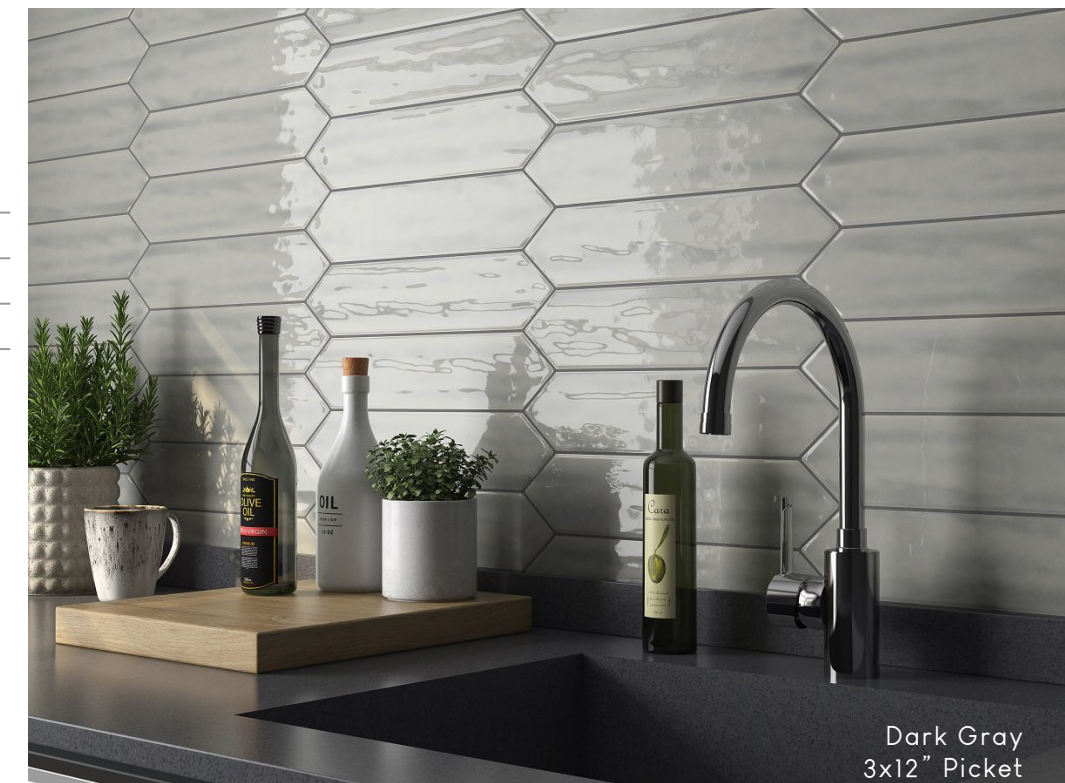

Flow Picket

Ceramic

Available Colors:

COSMIC SAPPHIRE

DARK GRAY

TENDER GRAY

WHITE

Available Size:

3x12" Picket

White
3x12" Picket

| Size | Color | Part ID |
|--------------|-----------------|-----------------|
| 3x12" PICKET | COSMIC SAPPHIRE | LAFLOSAPP312PKT |
| | DARK GRAY | LAFLODKGR312PKT |
| | TENDER GRAY | LAFLOGRAY312PKT |
| | WHITE | LAFLOWHIT312PKT |

Dark Gray
3x12" Picket

Image is intended to display pattern variation only and may not show the available color, size or installation of the tile selected. Please refer to packaging for available options.