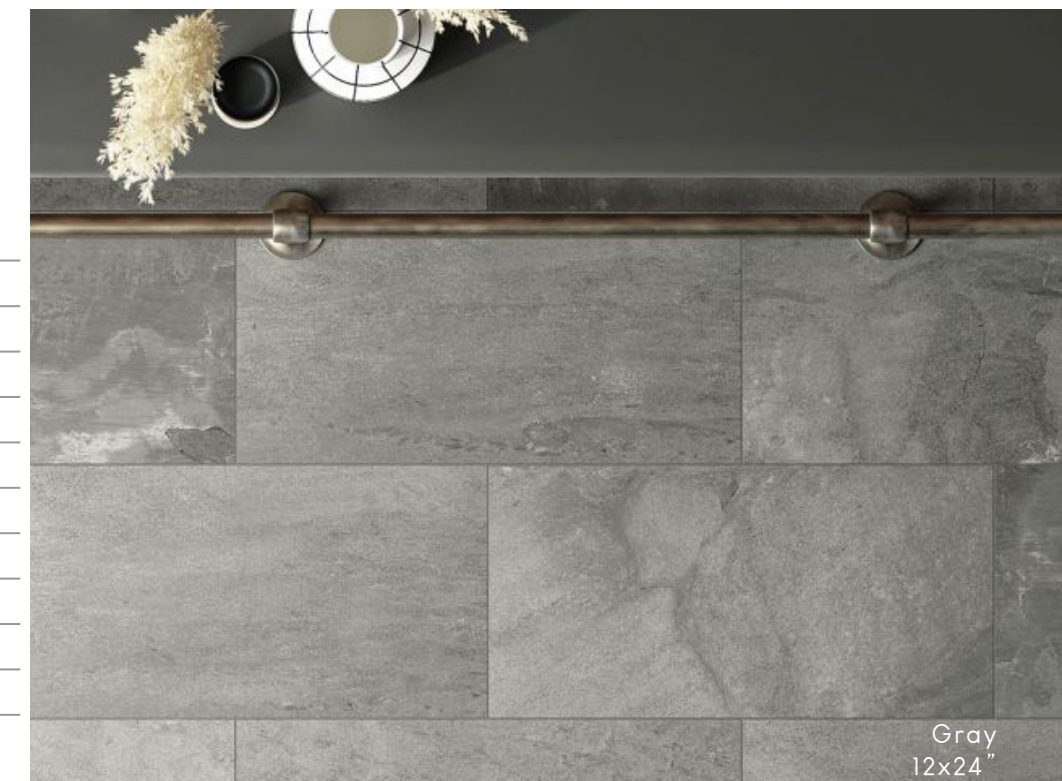

Gotham

Porcelain

Available Colors:

BIANCO

GRAY

NERO

Available Sizes:

12x24"

12x12"

2x2" MOSAIC

3x12" BN

Size	Color	Part ID
12x24"	BIANCO	DCGOTBIANI224
	GRAY	DCGOTGRAYI224
	NERO	DCGOTNEROI224
12x12"	BIANCO	DCGOTBIANI2
	GRAY	DCGOTGRAYI2
	NERO	DCGOTNEROI2
2x2" MOSAIC	BIANCO	DCGOTBIAN22M
	GRAY	DCGOTGRAY22M
	NERO	DCGOTNERO22M
3x12" BN	BIANCO	DCGOTBIAN3I2BN
	GRAY	DCGOTGRAY3I2BN
	NERO	DCGOTNERO3I2BN

Gray
12x24"

Gray
12x24"

Image is intended to display pattern variation only and may not show the available color, size or installation of the tile selected. Please refer to packaging for available options.