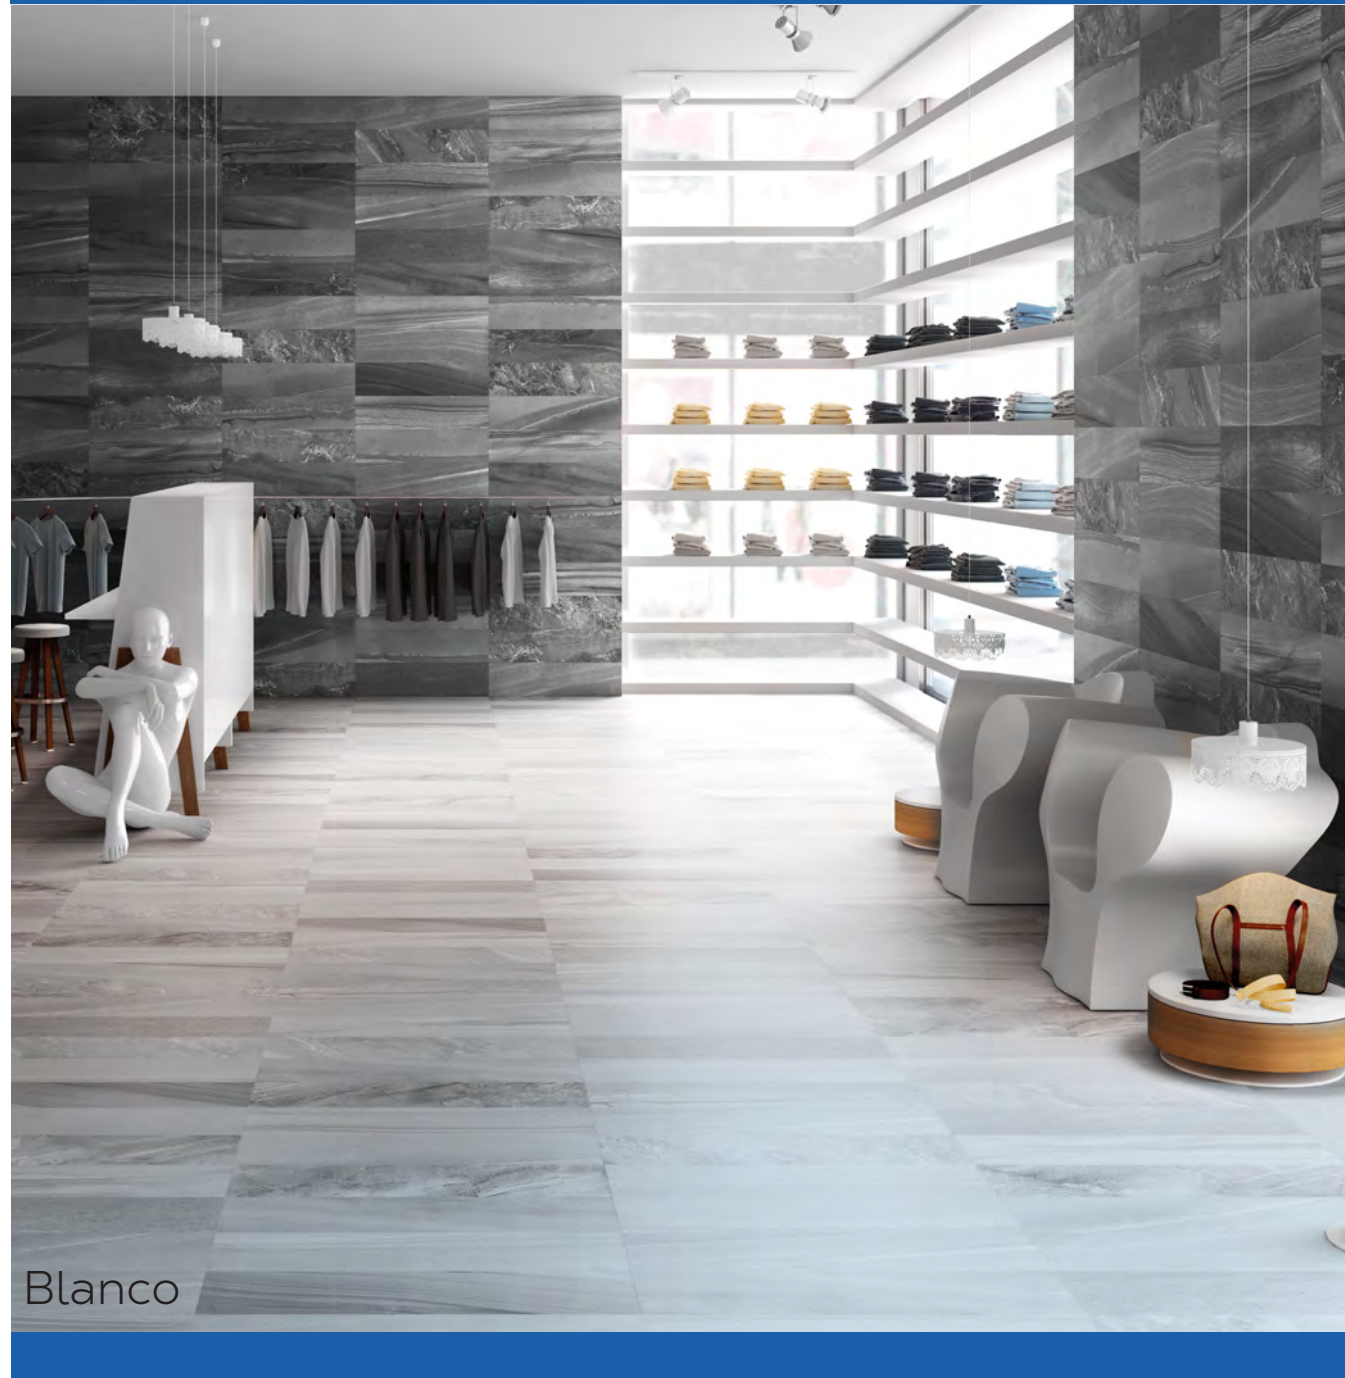

## PRODUCT SPECIFICATIONS

TYPE	GLAZED PORCELAIN
STYLE	STONE
EDGE PROFILE	PRESSED
ORIGIN	BRAZIL
SHADE VARIATION	RANDOM V4
DCOF	>= 0.42