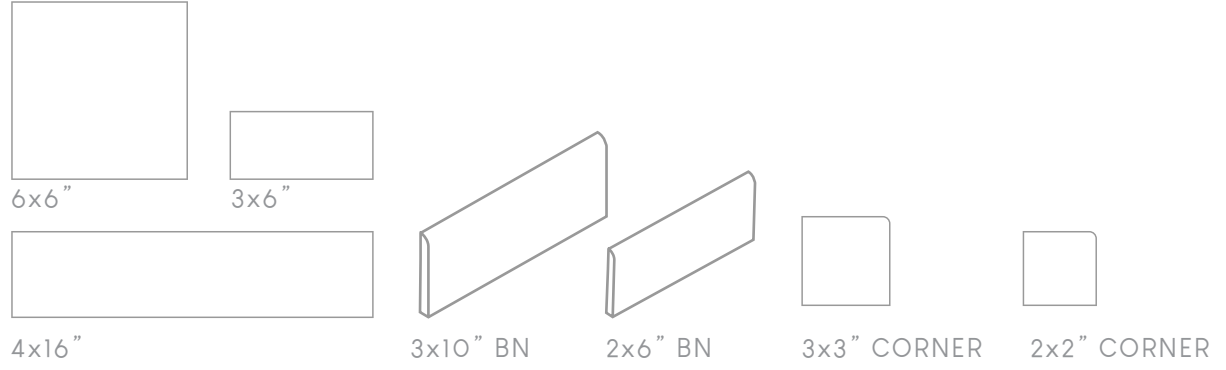

Ceramic Bright

Ceramic

Available Colors:

BISCUIT TENDER GREY WHITE ICE

Not all colors are available in all sizes**

Available Sizes:

Size	Color	Part ID
4x16"	TENDER GRAY	USBGU761416
	WHITE ICE	USBGU081416
6x6"	BISCUIT	USBGU07466
	WHITE ICE	USBGU08166
3x6"	BISCUIT	USBGU07436
	TENDER GREY	USBGU76136
3x10" BN	TENDER GREY	USBGU761S4310
	WHITE ICE	USBGU081S4310
2x6" BN	BISCUIT	USBGU074S4269
	TENDER GREY	USBGU761S4269
3x3" CORNER	TENDER GREY	USBGU761SN4339
	WHITE ICE	USBGU081SN4339
2x2" CORNER	BISCUIT	USBGU074SN4269
	WHITE ICE	USBGU081SN4269
	TENDER GREY	USBGU761SN4269

Image is intended to display pattern variation only and may not show the available color, size or installation of the tile selected. Please refer to packaging for available options.