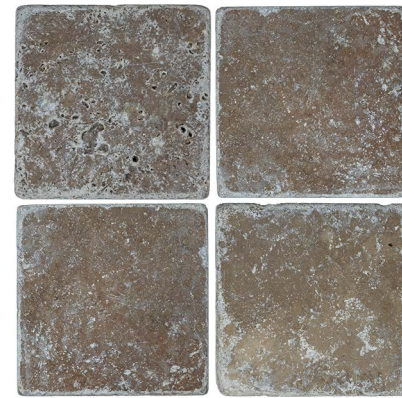

# TUMBLLED MARBLE

**CORINTHIAN FOSSIL**  
*TUTMCOR14*  
4"x4"

**DARK WALNUT**  
*TUTMDARK4*  
4"x4"

**DIANA ROYAL**  
*MSDIATUMB4*  
4"x4"

**IVORY**  
*TUTMIVOR4*  
4"x4"

**DIANA ROYAL**  
*MSDIATUMB3X6*  
3"x6"

**SILVER**  
*TUTMSILV3X6*  
3"x6"

**MILAS WHITE**  
*TUTMMILA3X6*  
3"x6"

**IVORY**  
*TUTMIVOR3X6*  
3"x6"

**DARK WALNUT 2x4 BRICK**  
*TUTMDARK24M*  
12"x12" MOSAIC

**DIANA ROYAL 2X2**  
*MSDIATUMB12M*  
12"x12" MOSAIC

**IVORY 2x4 BRICK**  
*TUTMIVOR24M*  
12"x12" MOSAIC