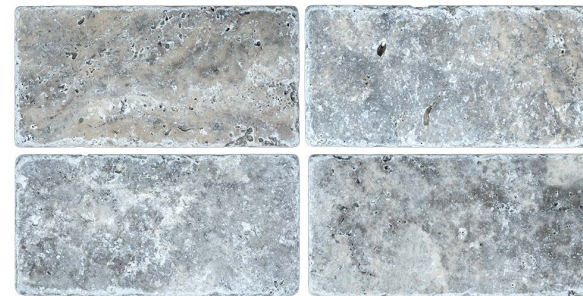

# TUMBLLED MARBLE

**CORINTHIAN FOSSIL**  
*TUTMCOR14*  
4"x4"

**DARK WALNUT**  
*TUTMDARK4*  
4"x4"

**DIANA ROYAL**  
*MSDIATUMB4*  
4"x4"

**IVORY**  
*TUTMIVOR4*  
4"x4"

**DIANA ROYAL**  
*MSDIATUMB3X6*  
3"x6"

**SILVER**  
*TUTMSILV3X6*  
3"x6"

**MILAS WHITE**  
*TUTMMILA3X6*  
3"x6"

**IVORY**  
*TUTMIVOR3X6*  
3"x6"

**DARK WALNUT 2x4 BRICK**  
*TUTMDARK24M*  
12"x12" MOSAIC

**DIANA ROYAL 2X2**  
*MSDIATUMB12M*  
12"x12" MOSAIC

**IVORY 2x4 BRICK**  
*TUTMIVOR24M*  
12"x12" MOSAIC