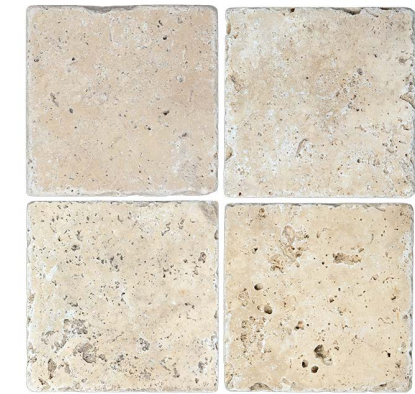

# TUMBLLED MARBLE

**CORINTHIAN FOSSIL**  
*TUTMCOR14*  
4"x4"

**DARK WALNUT**  
*TUTMDARK4*  
4"x4"

**DIANA ROYAL**  
*MSDIATUMB4*  
4"x4"

**IVORY**  
*TUTMIVOR4*  
4"x4"

**DIANA ROYAL**  
*MSDIATUMB3X6*  
3"x6"

**SILVER**  
*TUTMSILV3X6*  
3"x6"

**MILAS WHITE**  
*TUTMMILA3X6*  
3"x6"

**IVORY**  
*TUTMIVOR3X6*  
3"x6"

**DARK WALNUT 2x4 BRICK**  
*TUTMDARK24M*  
12"x12" MOSAIC

**DIANA ROYAL 2X2**  
*MSDIATUMB12M*  
12"x12" MOSAIC

**IVORY 2x4 BRICK**  
*TUTMIVOR24M*  
12"x12" MOSAIC