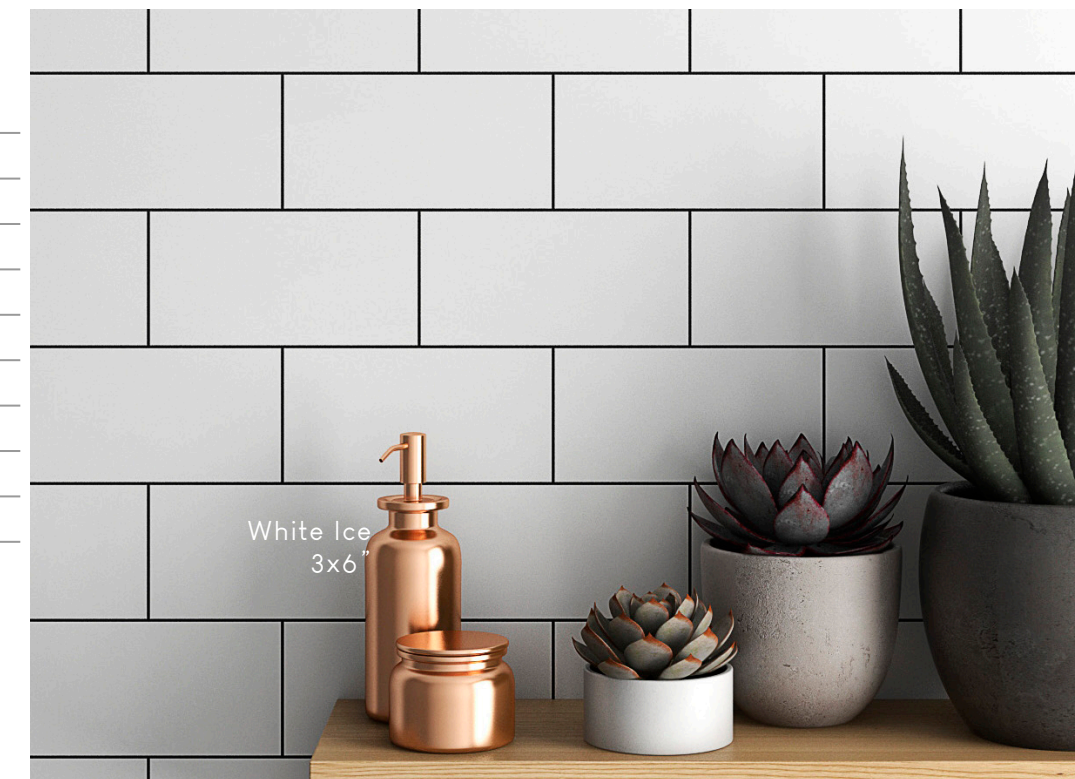

Ceramic Matte

Ceramic

Available Colors:

BISCUIT

TENDER GREY

WHITE ICE

Not all colors are available in all sizes**

Available Sizes:

4x4"

3x6"

4x16"

3x10" BN

3x6" BN

3x3" CORNER

V1

MATTE

PRESS

Tender Grey & White Ice
4x16"

Size	Color	Part ID
4x16"	TENDER GREY	USMGU261416
	WHITE ICE	USMGU281416
4x4"	BISCUIT	USMGU2744
	WHITE ICE	USMGU2814
3x6"	WHITE ICE	USMGU28136
3x10" BN	TENDER GREY	USMGU261S4310
	WHITE ICE	USMGU281S4310
3x3" CORNER	TENDER GREY	USMGU261SN4339
	WHITE ICE	USMGU281SN4339
3x6" BN	WHITE ICE	USMGU281S4369